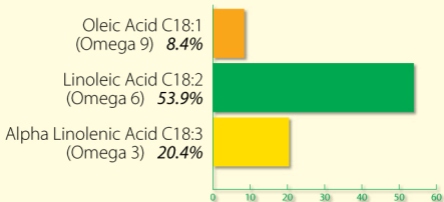

TYPICAL HEMP SEED FIBRE PROFILE

TYPICAL HEMP SEED FIBRE FATTY ACID PROFILE (OF OIL COMPONENT)

Disclaimer: These profiles prepared are intended to describe the product with regard to the necessary nutritional requirements. They do not guarantee special characteristics and are made to the best of our current knowledge.