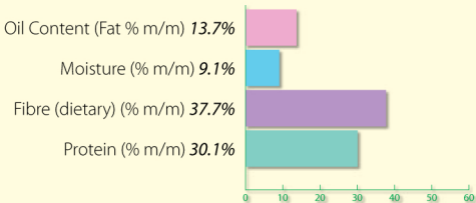

TYPICAL HEMP SEED FIBRE PROFILE

TYPICAL HEMP SEED FIBRE FATTY ACID PROFILE (OF OIL COMPONENT)

Disclaimer: These profiles prepared are intended to describe the product with regard to the necessary nutritional requirements. They do not guarantee special characteristics and are made to the best of our current knowledge.